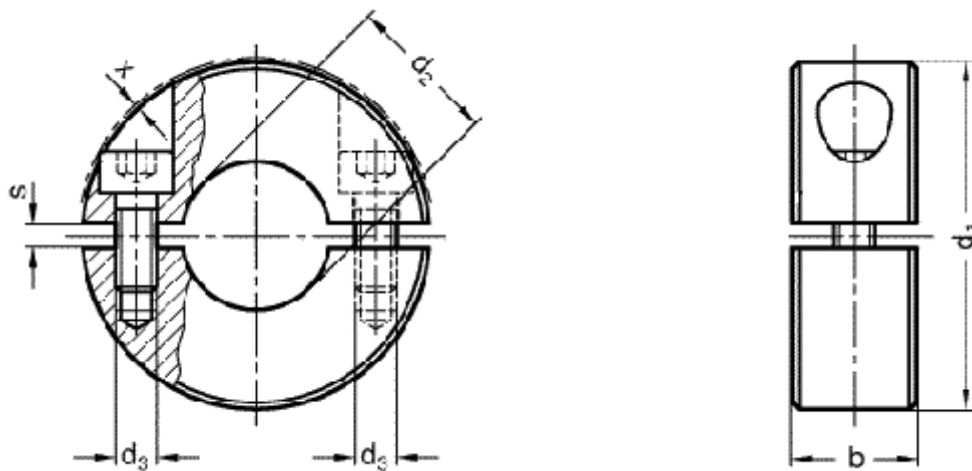

Data Sheet

Article number: 20707248B25NI

Description: E+G Stainless steel split set GN 707.2-48-B25-NI
, 2-pieces

Measures

$b = 15$
 $d_1 = 48$
 $d_2 = B 25$
 $d_3 = M5$
 $s = 3$
 $x = 0$